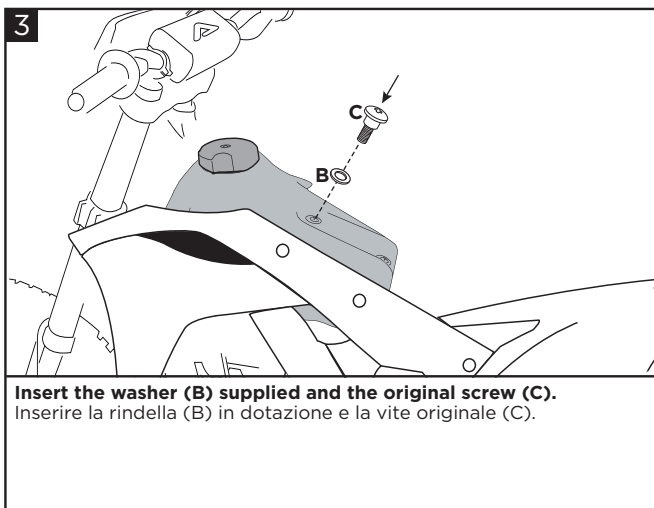

X-SEAT KAWASAKI KXF 250 SELLA KAWASAKI KXF 250

COD. 500005630 REV.1

ACERBIS PARTS	OEM PARTS
A - (1 PCS)	C - (1 PCS)
B - (1 PCS)	

WARNING!

IT Utilizza i prodotti Acerbis a tuo rischio e pericolo. Controlla la sicurezza del tuo dispositivo prima di guidare. Assicurati di seguire le istruzioni per l'installazione dei prodotti Acerbis. Non guidare se l'hardware è mancante o danneggiato. In tal caso, riportare immediatamente l'articolo al rivenditore. Assicurati che l'acceleratore e gli altri controlli siano liberi ogni volta che guidi. Il mancato rispetto di queste istruzioni e avvertenze potrebbe causare interferenze con i comandi, perdita di controllo e incidenti. Acerbis raccomanda che l'installazione venga eseguita da un meccanico autorizzato e che durante l'installazione vengano utilizzate solo parti originali Acerbis. Acerbis non fornisce alcuna garanzia o dichiarazione, espressa o implicita, in merito all'adattamento del suo prodotto per qualsiasi scopo particolare. Acerbis non fornisce alcuna garanzia o dichiarazione, espressa o implicita, in merito alla misura in cui i suoi prodotti proteggono individui o proprietà da lesioni, morte o danni.

EN Use Acerbis' products at your own risk. Check the safety of your device before you ride. Be sure that you follow the instructions for installing the Acerbis' products. Do not ride if there is missing or damaged hardware. If this is the case, take the item immediately back to your dealer. Make sure the throttle and other controls are free every time you ride. Not following these instructions and warnings could lead to interference with the controls, loss of control, and accidents. Acerbis recommends that installation must be done by a licensed mechanic and that only Acerbis' original parts are used during installation. Acerbis makes no guarantees or representations, express or implied, regarding the fitment of its product for any particular purpose. Acerbis makes no guarantees or representations, express or implied, regarding the extent to which its products protect individuals or property from injury or death or damage.

EUROPE

ACERBIS ITALIA S.P.A.
VIA SERIO, 37
24021 ALBINO (BG)
ITALY

U.S.A.

ACERBIS U.S.A. INC.
MAIL P.O. BOX 2030
SUN VALLEY, ID 83353
U.S.A.

UNITED KINGDOM

ACERBIS U.K LTD
UNIT 4 DUNFERMLINE COURT,
KINGSTON, MILTON KEYNES
MK10 0BY
GREAT BRITAIN