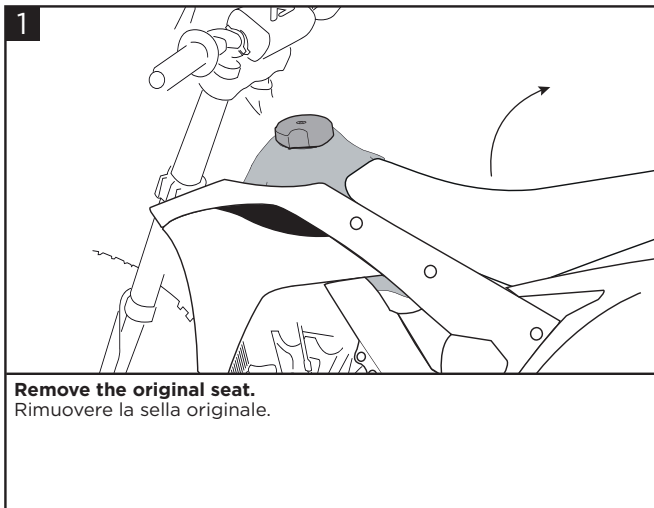

X-SEAT KAWASAKI KXF 250 SELLA KAWASAKI KXF 250

COD. 500005630 REV.1

ACERBIS PARTS	OEM PARTS
A - (1 PCS)	C - (1 PCS)
B - (1 PCS)	

WARNING!

IT Utilizza i prodotti Acerbis a tuo rischio e pericolo. Controlla la sicurezza del tuo dispositivo prima di guidare. Assicurati di seguire le istruzioni per l'installazione dei prodotti Acerbis. Non guidare se l'hardware è mancante o danneggiato. In tal caso, riportare immediatamente l'articolo al rivenditore. Assicurati che l'acceleratore e gli altri controlli siano liberi ogni volta che guidi. Il mancato rispetto di queste istruzioni e avvertenze potrebbe causare interferenze con i comandi, perdita di controllo e incidenti. Acerbis raccomanda che l'installazione venga eseguita da un meccanico autorizzato e che durante l'installazione vengano utilizzate solo parti originali Acerbis. Acerbis non fornisce alcuna garanzia o dichiarazione, espressa o implicita, in merito all'adattamento del suo prodotto per qualsiasi scopo particolare. Acerbis non fornisce alcuna garanzia o dichiarazione, espressa o implicita, in merito alla misura in cui i suoi prodotti proteggono individui o proprietà da lesioni, morte o danni.

EN Use Acerbis' products at your own risk. Check the safety of your device before you ride. Be sure that you follow the instructions for installing the Acerbis' products. Do not ride if there is missing or damaged hardware. If this is the case, take the item immediately back to your dealer. Make sure the throttle and other controls are free every time you ride. Not following these instructions and warnings could lead to interference with the controls, loss of control, and accidents. Acerbis recommends that installation must be done by a licensed mechanic and that only Acerbis' original parts are used during installation. Acerbis makes no guarantees or representations, express or implied, regarding the fitment of its product for any particular purpose. Acerbis makes no guarantees or representations, express or implied, regarding the extent to which its products protect individuals or property from injury or death or damage.

EUROPE

ACERBIS ITALIA S.P.A.
VIA SERIO, 37
24021 ALBINO (BG)
ITALY

U.S.A.

ACERBIS U.S.A. INC.
MAIL P.O. BOX 2030
SUN VALLEY, ID 83353
U.S.A.

UNITED KINGDOM

ACERBIS U.K LTD
UNIT 4 DUNFERMLINE COURT,
KINGSTON, MILTON KEYNES
MK10 0BY
GREAT BRITAIN