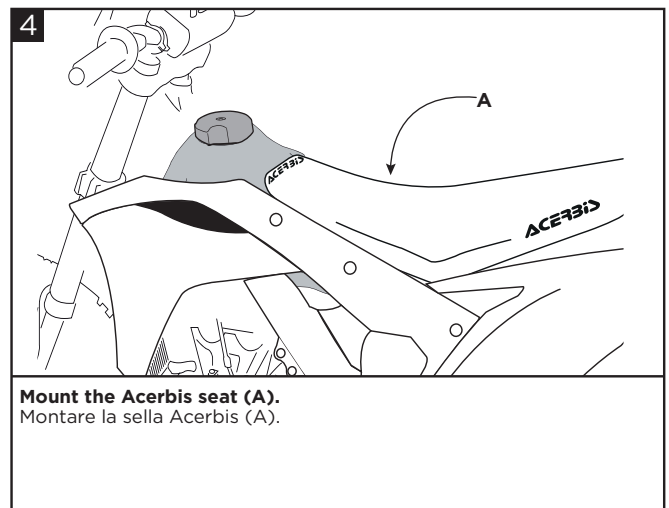

X-SEAT KAWASAKI KXF 250 SELLA KAWASAKI KXF 250

COD. 500005630 REV.1

ACERBIS PARTS	OEM PARTS
A - (1 PCS)	C - (1 PCS)
B - (1 PCS)	

WARNING!

IT Utilizza i prodotti Acerbis a tuo rischio e pericolo. Controlla la sicurezza del tuo dispositivo prima di guidare. Assicurati di seguire le istruzioni per l'installazione dei prodotti Acerbis. Non guidare se l'hardware è mancante o danneggiato. In tal caso, riportare immediatamente l'articolo al rivenditore. Assicurati che l'acceleratore e gli altri controlli siano liberi ogni volta che guidi. Il mancato rispetto di queste istruzioni e avvertenze potrebbe causare interferenze con i comandi, perdita di controllo e incidenti. Acerbis raccomanda che l'installazione venga eseguita da un meccanico autorizzato e che durante l'installazione vengano utilizzate solo parti originali Acerbis. Acerbis non fornisce alcuna garanzia o dichiarazione, espressa o implicita, in merito all'adattamento del suo prodotto per qualsiasi scopo particolare. Acerbis non fornisce alcuna garanzia o dichiarazione, espressa o implicita, in merito alla misura in cui i suoi prodotti proteggono individui o proprietà da lesioni, morte o danni.

EN Use Acerbis' products at your own risk. Check the safety of your device before you ride. Be sure that you follow the instructions for installing the Acerbis' products. Do not ride if there is missing or damaged hardware. If this is the case, take the item immediately back to your dealer. Make sure the throttle and other controls are free every time you ride. Not following these instructions and warnings could lead to interference with the controls, loss of control, and accidents. Acerbis recommends that installation must be done by a licensed mechanic and that only Acerbis' original parts are used during installation. Acerbis makes no guarantees or representations, express or implied, regarding the fitment of its product for any particular purpose. Acerbis makes no guarantees or representations, express or implied, regarding the extent to which its products protect individuals or property from injury or death or damage.

EUROPE

ACERBIS ITALIA S.P.A.
VIA SERIO, 37
24021 ALBINO (BG)
ITALY

U.S.A.

ACERBIS U.S.A. INC.
MAIL P.O. BOX 2030
SUN VALLEY, ID 83353
U.S.A.

UNITED KINGDOM

ACERBIS U.K LTD
UNIT 4 DUNFERMLINE COURT,
KINGSTON, MILTON KEYNES
MK10 0BY
GREAT BRITAIN